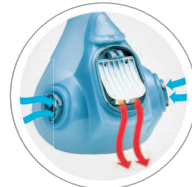

6500QL SERIES

Overmoulded, Low-Profile Design

- Simplified cleaning and maintenance with minimal parts and crevices
- Advanced half mask design for a wide field of view
- Compatibility with 3M™ welding/grinding shields

Adjustable Head Harness Assembly

- Optimum fit and comfort with three-size adjustable head cradle
- Durable harness straps

3M™ Bayonet Connection

- Flexible bayonet system for connection to a wide range of 3M™ gas, vapour and particulate filters

3M™ Cool Flow™ Exhalation Valve

- Enhanced comfort by reducing heat and moisture
- Less exhalation resistance makes breathing easier

Valve Cover Design

- Directs exhaled breath and moisture downward
- Easy positive pressure seal check

Quick Latch (QL) - Drop Down Mechanism*

- Easy on and off as you move in and out of contaminated areas
- No need to remove your safety helmet or face shield when lowering or raising your respirator

*QL version only