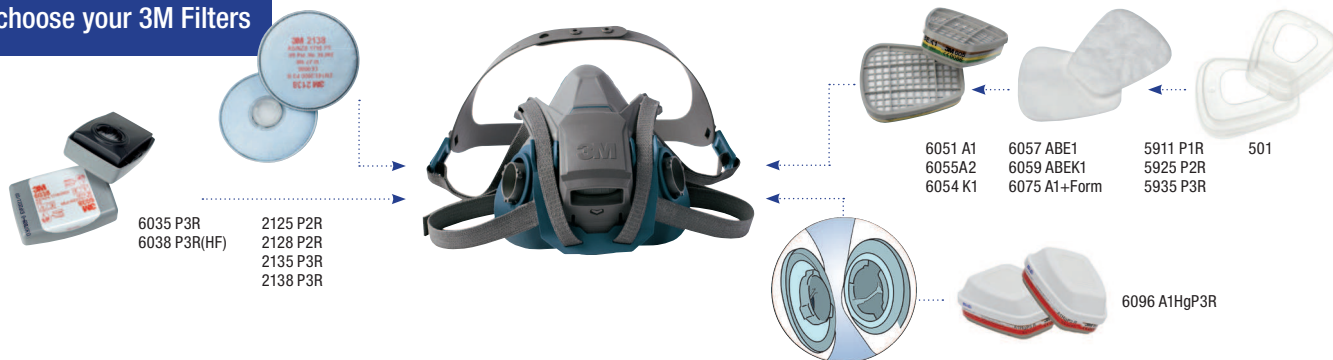

Then choose your 3M Filters

Note: 3M does not accept liability of any kind, be it direct or consequential (including, but not limited to, loss of profits, business and/or goodwill) arising from reliance upon any information herein provided by 3M. The user is responsible for determining the suitability of the products for their intended use. Nothing in this statement will be deemed to exclude or restrict 3M's liability for death or personal injury arising from its negligence.

3M Personal Safety Division
3M United Kingdom plc
3M Centre
Cain Road, Bracknell
Berkshire RG12 8HT
Tel: 0870 60 800 60
www.3M.co.uk/safety

3M Ireland Limited
The Iveagh Building
The Park
Carrickmines
Dublin 18
Tel: 1 800 320 500

Please recycle. Printed in the United Kingdom.
© 3M 2014. All rights reserved.
18443