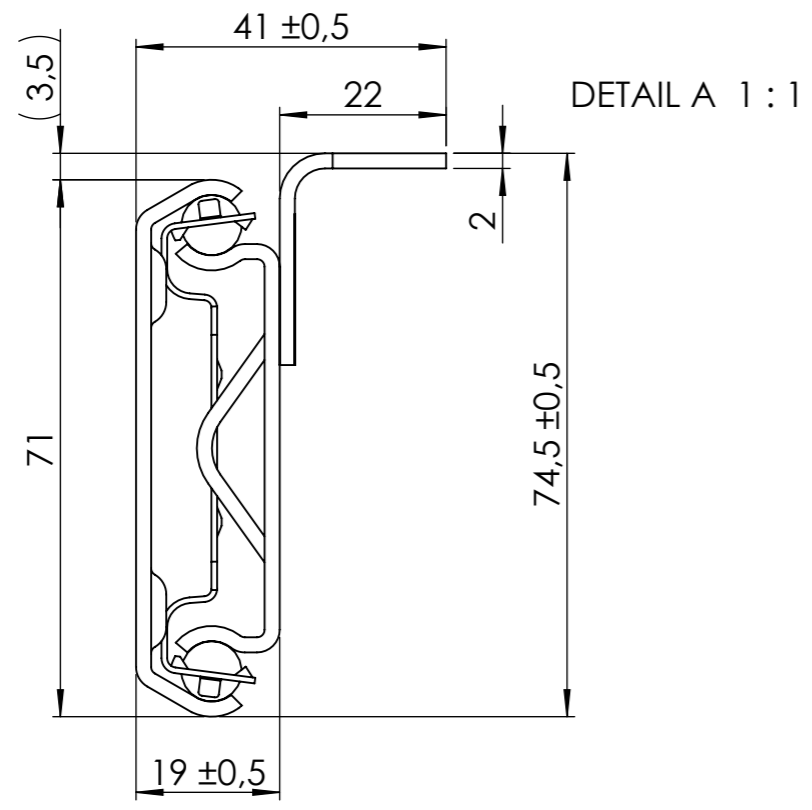

All property rights and rights to exploitation of copyright for this drawing data remain ours; they may not be made available to third parties without our consent.

ATTENTION:
designed right
mirror-imaged left

way of travel: ca. **1136** mm

a	Stückliste überarbeitet	15.09.17	Va.	
Index	Change	Date	Name	
Description: F/1500.7/1450.7/W1450/KK8				
Surface: diverse		Material: diverse		
		Weight: 5.07 kg		
PÖTTKER Transforming furniture	Name	Date	Company	
	Signed	Vaquero	11.01.13	
	Tested	J. Vaquero	21.09.2017	Second Company:
General tolerance: DIN ISO 2768 - m		Item No:	77150304	
		Scale	1:5	
		Page	1/3	
		A3