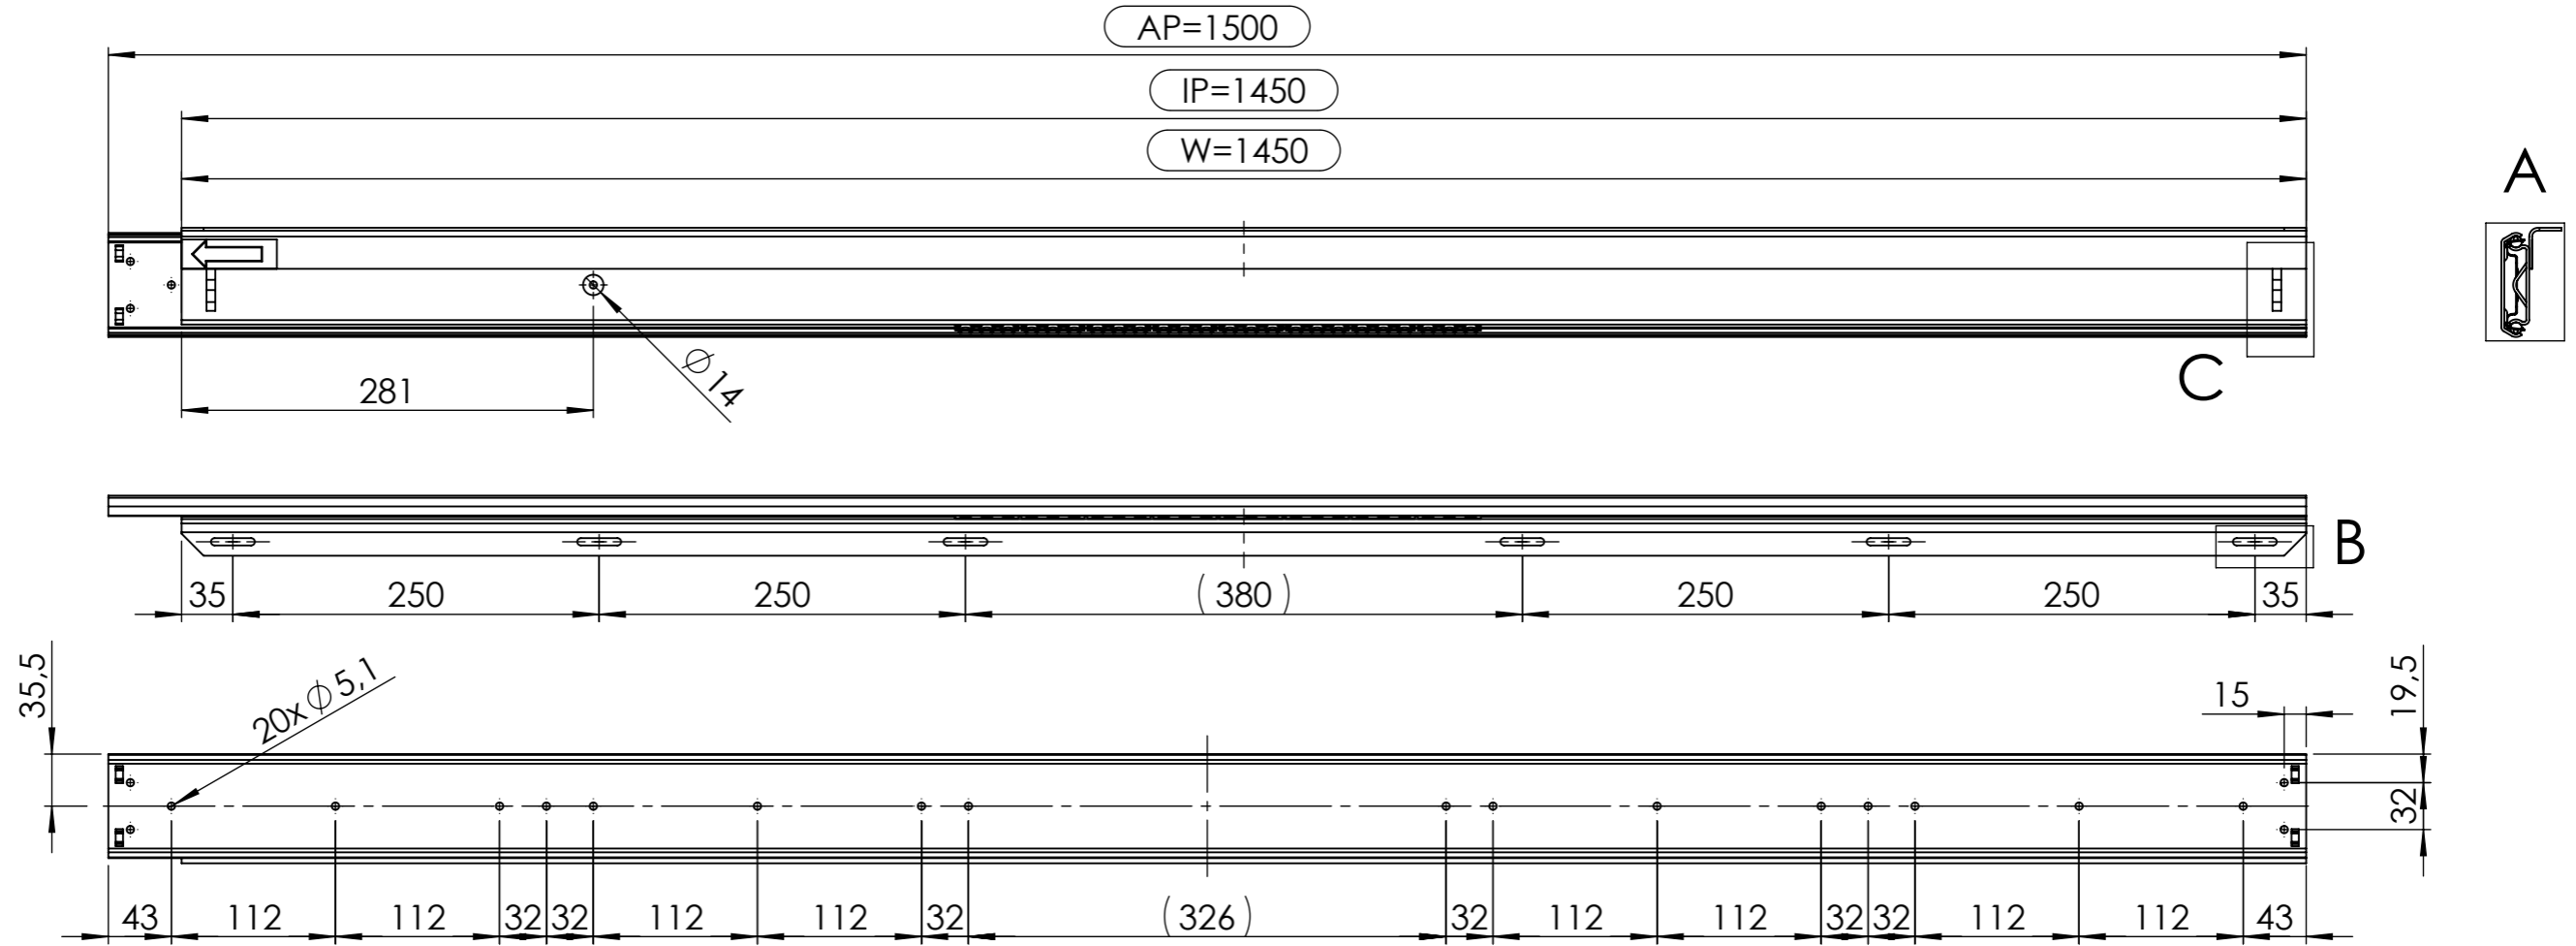

All property rights and rights to exploitation of copyright for this drawing data remain ours; they may not be made available to third parties without our consent.

ATTENTION:
designed right
mirror-imaged left

way of travel: ca. **1136** mm

a	Stückliste überarbeitet	15.09.17	Va.	
Index	Change	Date	Name	
Description: F/1500.7/1450.7/W1450/KK8				
Surface: diverse		Material: diverse		
		Weight: 5.07 kg		
PÖTTKER Transforming furniture	Name	Date	Company	
	Signed	Vaquero	11.01.13	
	Tested	J. Vaquero	21.09.2017	Second Company:
General tolerance: DIN ISO 2768 - m		Item No:	77150304	
		Scale	1:5	
		Page	1/3	
		A3