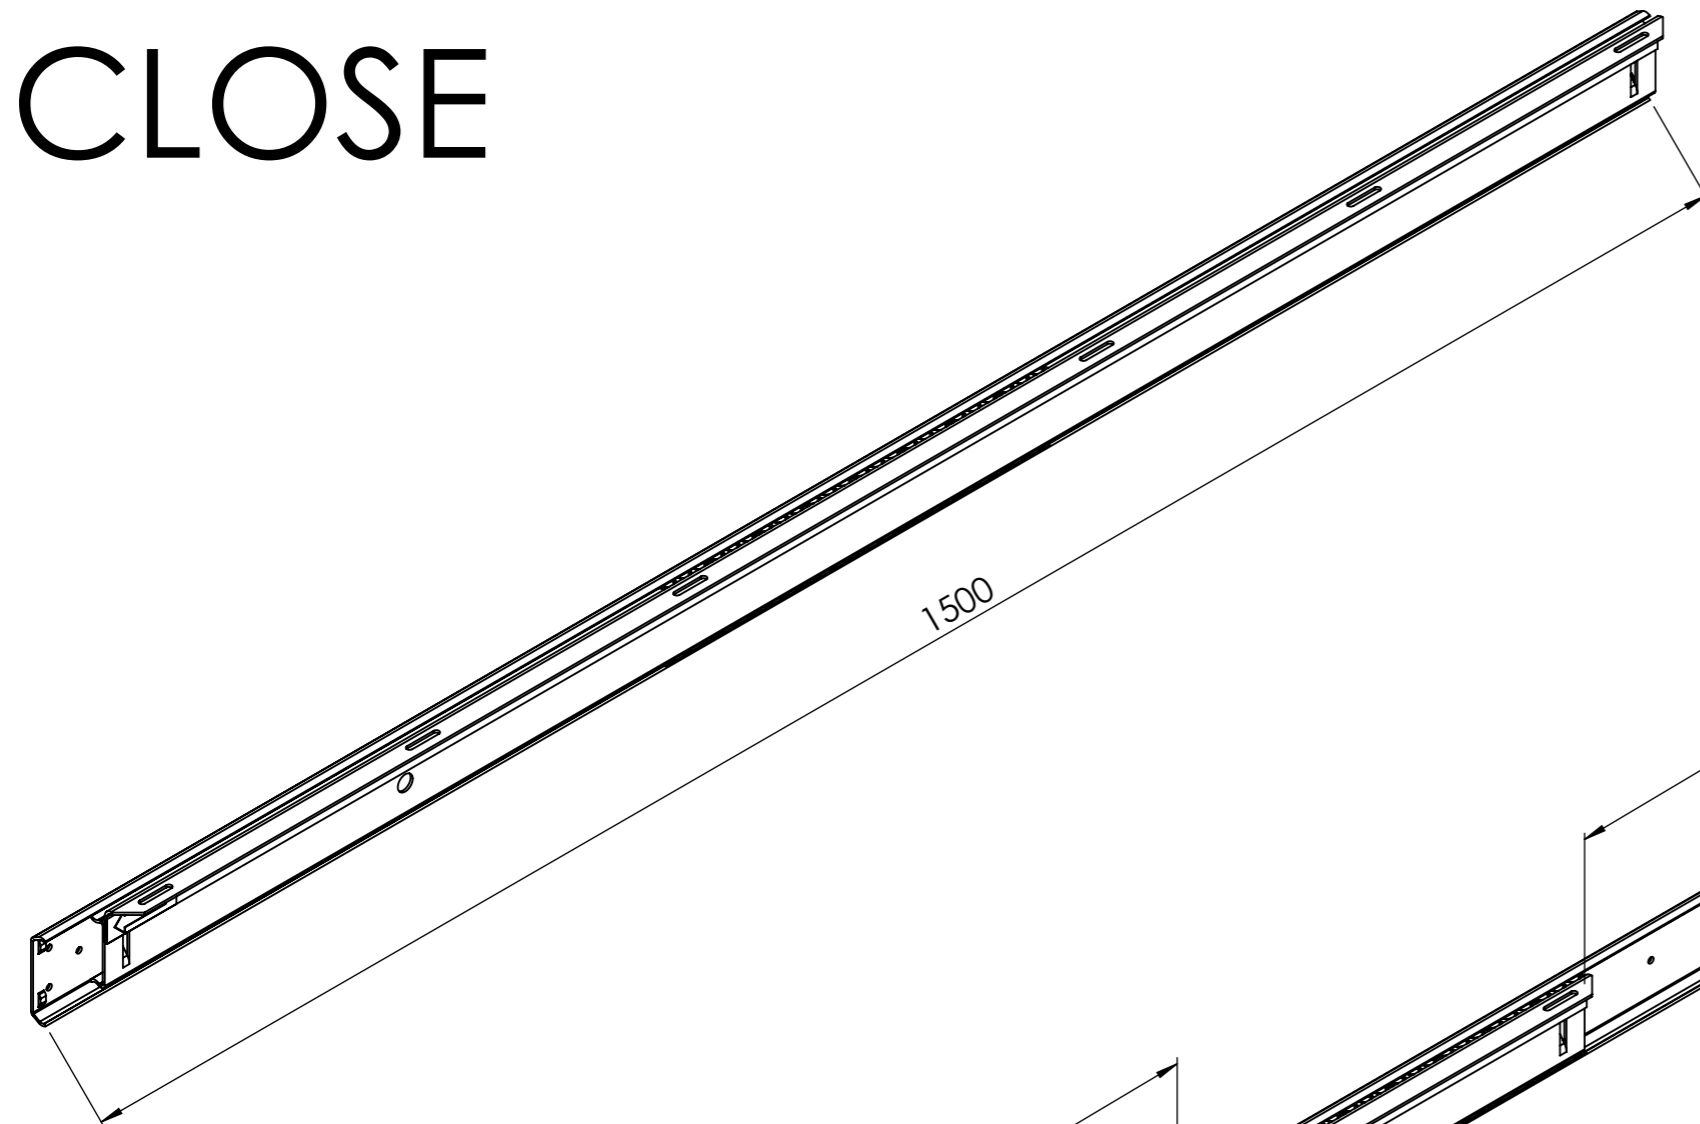

All property rights and rights to exploitation of copyright for this drawing data remain ours; they may not be made available to third parties without our consent.

CLOSE

WAY OF TRAVEL = ca. 1136