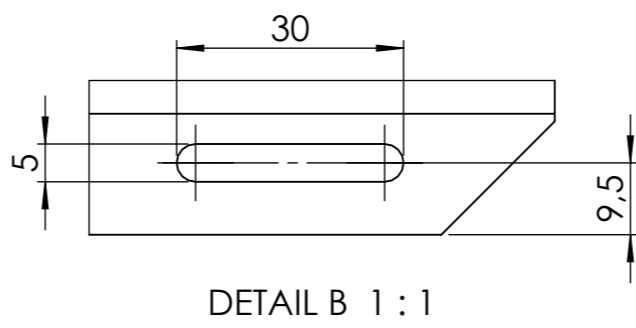

All property rights and rights to exploitation of copyright for this drawing data remain ours; they may not be made available to third parties without our consent.

ATTENTION:
designed right
mirror-imaged left

way of travel: ca. **1136** mm

a	Stückliste überarbeitet	15.09.17	Va.	
Index	Change	Date	Name	
Description: F/1500.7/1450.7/W1450/KK8				
Surface: diverse		Material: diverse		
		Weight: 5.07 kg		
PÖTTKER Transforming furniture	Name	Date	Company	
	Signed	Vaquero	11.01.13	
	Tested	J. Vaquero	21.09.2017	Second Company:
General tolerance: DIN ISO 2768 - m		Item No:	77150304	
		Scale	1:5	
		Page	1/3	
		A3