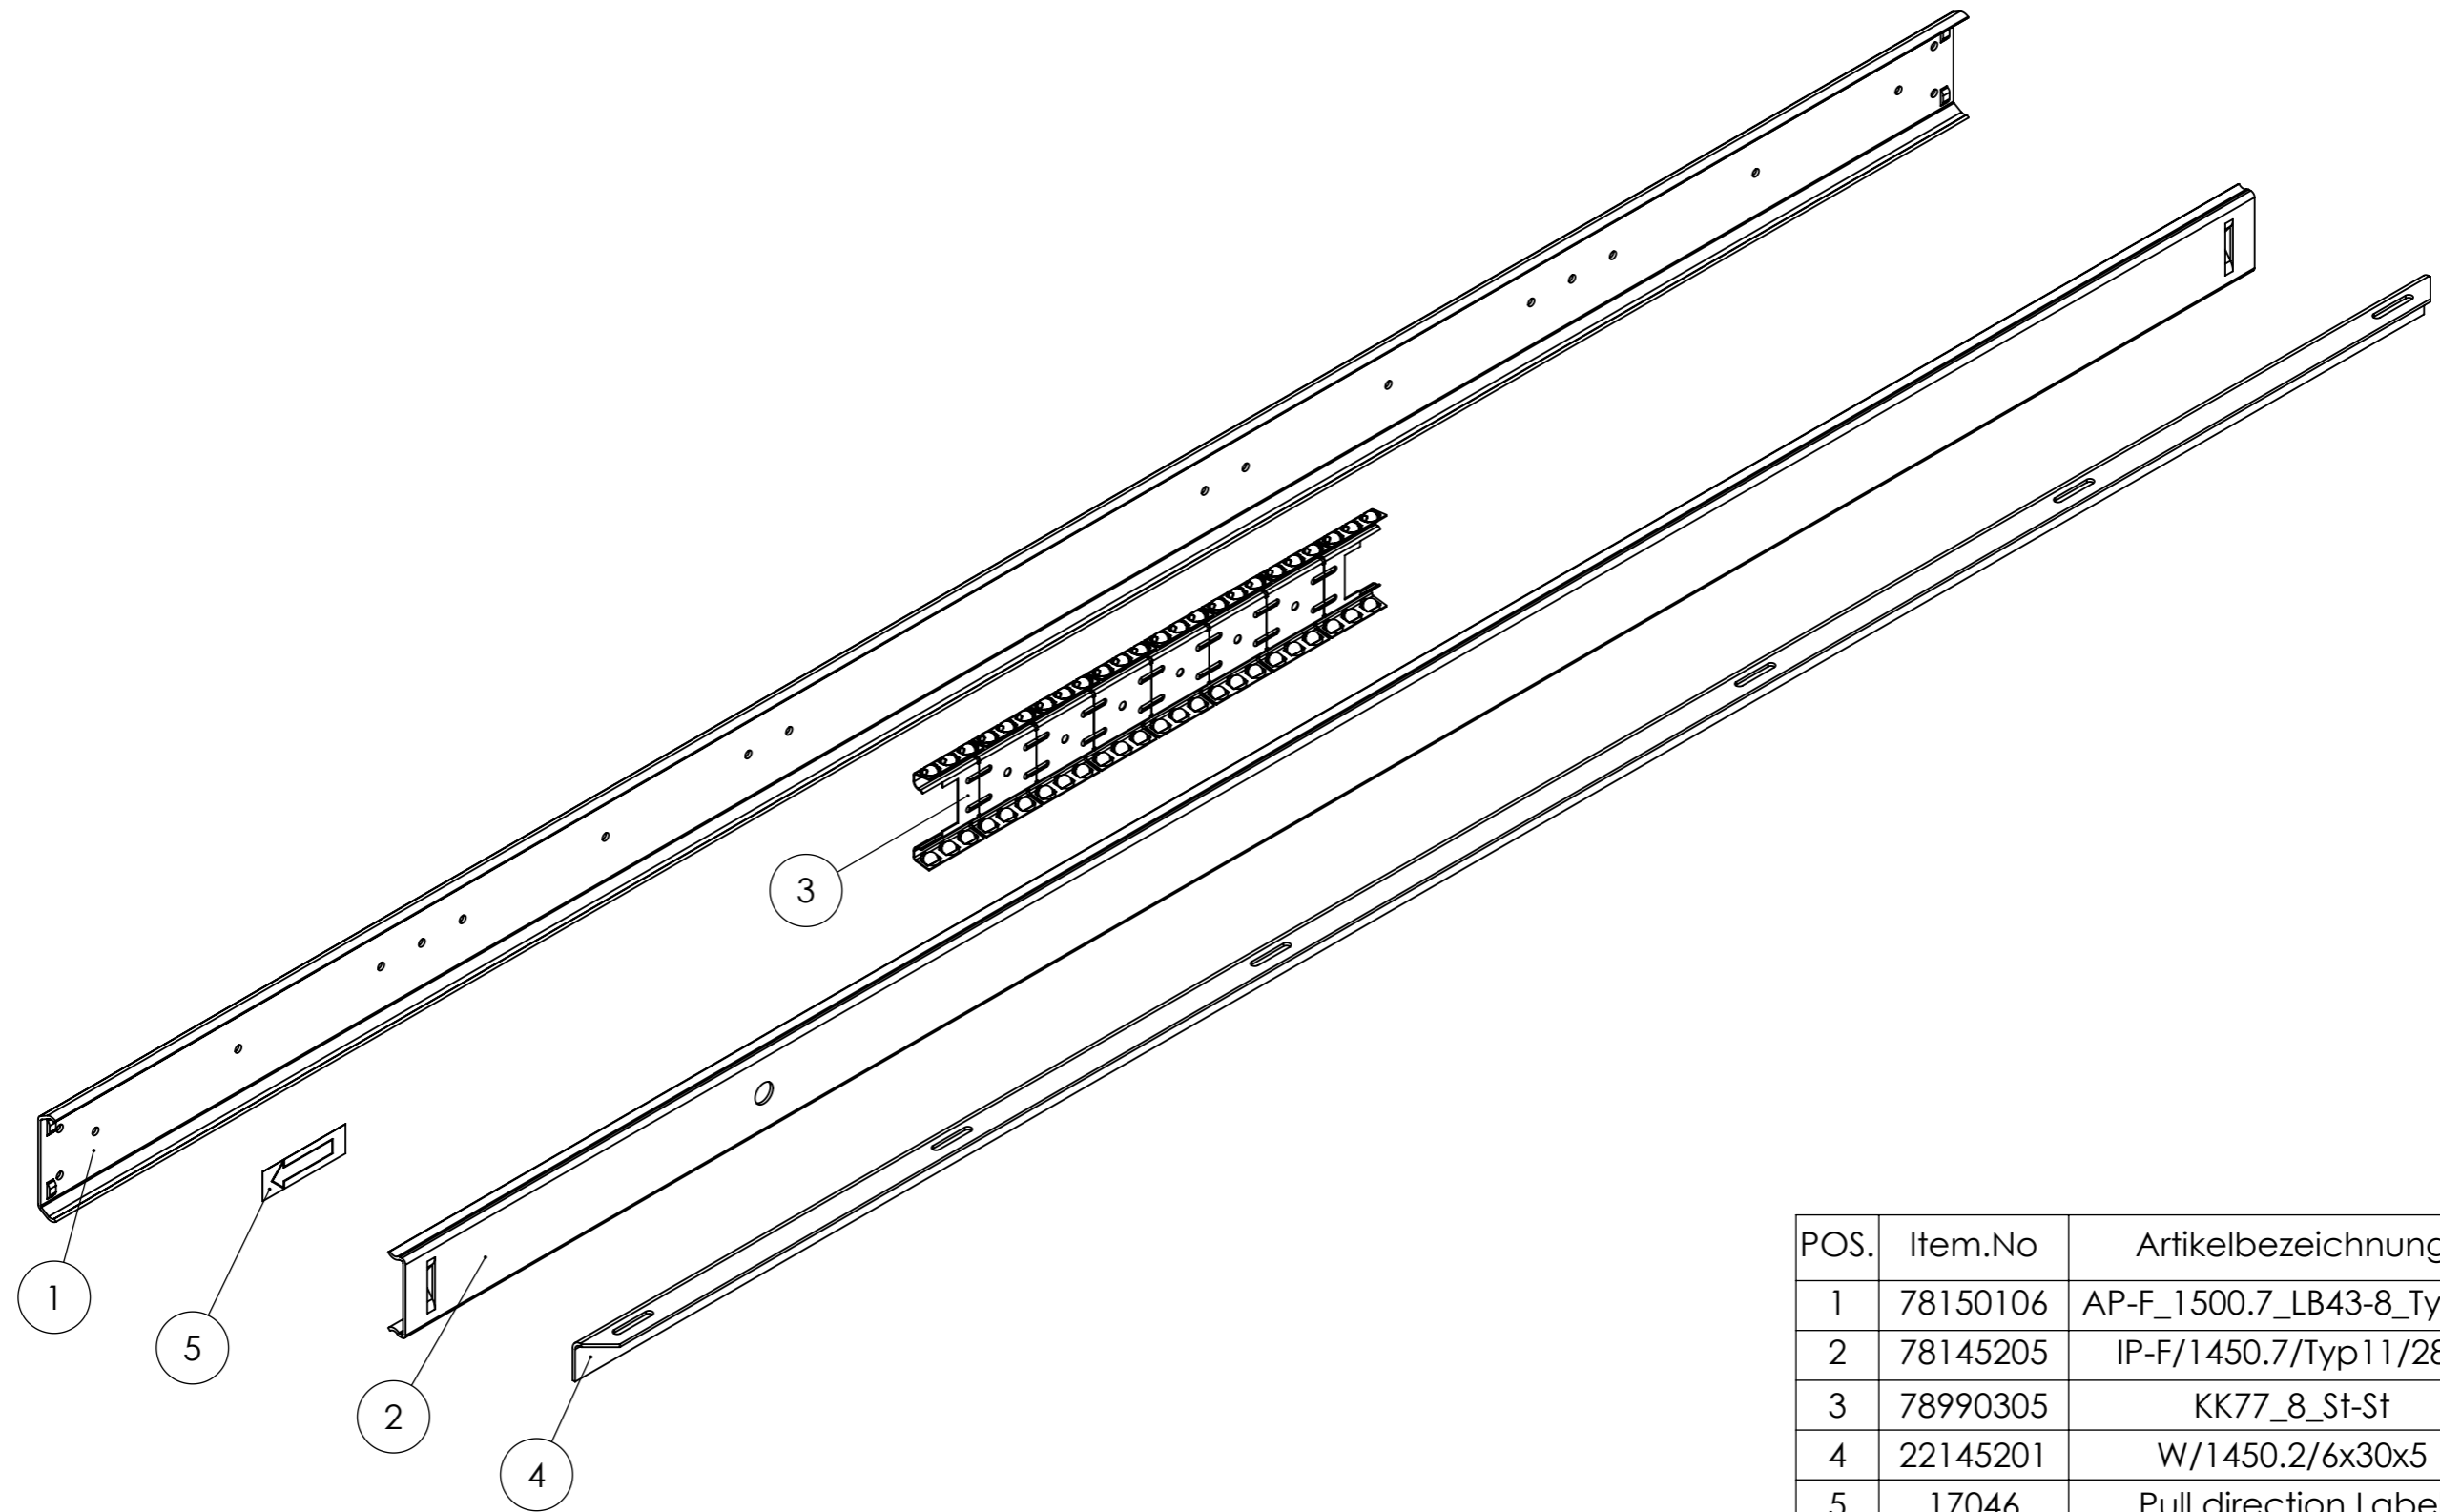

All property rights and rights to exploitation of copyright for this drawing data remain ours; they may not be made available to third parties without our consent.

POS.	Item.No	Artikelbezeichnung	Menge x2
1	78150106	AP-F_1500.7_LB43-8_Typ02	1
2	78145205	IP-F/1450.7/Typ11/281	1
3	78990305	KK77_8_St-St	1
4	22145201	W/1450.2/6x30x5	1
5	17046	Pull direction Label	1

DIN ISO 128-30	Description: F/1500.7/1450.7/W1450/KK8				
	Surface: diverse		Material: diverse	Weight: 5.07 kg	
PÖTTKER Transforming furniture	Name	Date	Company		
	Signed	Vaquero	11.01.13		
	Tested	J. Vaquero	21.09.2017		
General tolerance: DIN ISO 2768 - m		Item No: 77150304	Scale 1:4	Page 3/3	A3

ATTENTION:
designed right
mirror-imaged left