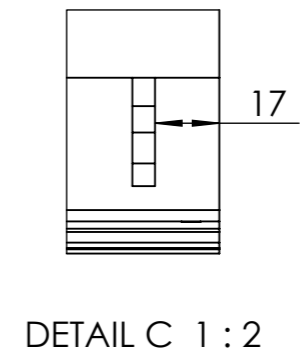

All property rights and rights to exploitation of copyright for this drawing data remain ours; they may not be made available to third parties without our consent.

ATTENTION:  
designed right  
mirror-imaged left

way of travel: ca. **1136** mm

a	Stückliste überarbeitet	15.09.17	Va.
<b>Index</b>	<b>Change</b>	<b>Date</b>	<b>Name</b>
Description: <b>F/1500.7/1450.7/W1450/KK8</b>			
Surface: diverse		Material: diverse	
		Weight: 5.07 kg	
PÖTTKER Transforming furniture	Name	Date	Company
	Signed	Vaquero	11.01.13
	Tested	J. Vaquero	21.09.2017
General tolerance: DIN ISO 2768 - m		Item No:	<b>77150304</b>
		Scale	1:5
		Page	1/3
		<b>A3</b>	

# OPEN

ATTENTION:  
designed right  
mirror-imaged left

 DIN ISO 128-30	<b>Description:</b> F/1500.7/1450.7/W1450/KK8				
	Surface: diverse		Material: diverse		Weight: 5.07 kg
<b>PÖTTKER</b> Transforming furniture	<b>Signed</b>	Name Vaquero	Date 11.01.13	Company	
	<b>Tested</b>	J. Vaquero	21.09.2017	Second Company:	
General tolerance: DIN ISO 2768 - m		Item No:	<b>77150304</b>	Scale 1:5	Page 2/3

<p>DIN ISO 128-30</p>	Description: <b>F/1500.7/1450.7/W1450/KK8</b>				
	Surface: diverse		Material: diverse	Weight: 5.07 kg	
<p><b>PÖTTKER</b> Transforming furniture</p>	Name	Date	Company		
	Signed	Vaquero	11.01.13		
	Tested	J. Vaquero	21.09.2017		
General tolerance: DIN ISO 2768 - m		Item No: <b>77150304</b>	Scale 1:4	Page 3/3	<b>A3</b>