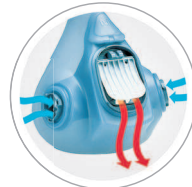

Rugged, Comfortable, Low Profile

Choose from two options:

6500QL Series (Quick Latch) or 6500 Series (Standard)

Silicone Face Seal

- Provides comfort and stability with a soft but firm face seal
- Extended product life due to resilient silicone material
- Lightweight
- Keeps its shape in high-heat environments
- Available in three sizes (S, M and L)

6500QL SERIES

Overmoulded, Low-Profile Design

- Simplified cleaning and maintenance with minimal parts and crevices
- Advanced half mask design for a wide field of view
- Compatibility with 3M™ welding/grinding shields

Adjustable Head Harness Assembly

- Optimum fit and comfort with three-size adjustable head cradle
- Durable harness straps

3M™ Bayonet Connection

- Flexible bayonet system for connection to a wide range of 3M™ gas, vapour and particulate filters

3M™ Cool Flow™ Exhalation Valve

- Enhanced comfort by reducing heat and moisture
- Less exhalation resistance makes breathing easier

Valve Cover Design

- Directs exhaled breath and moisture downward
- Easy positive pressure seal check