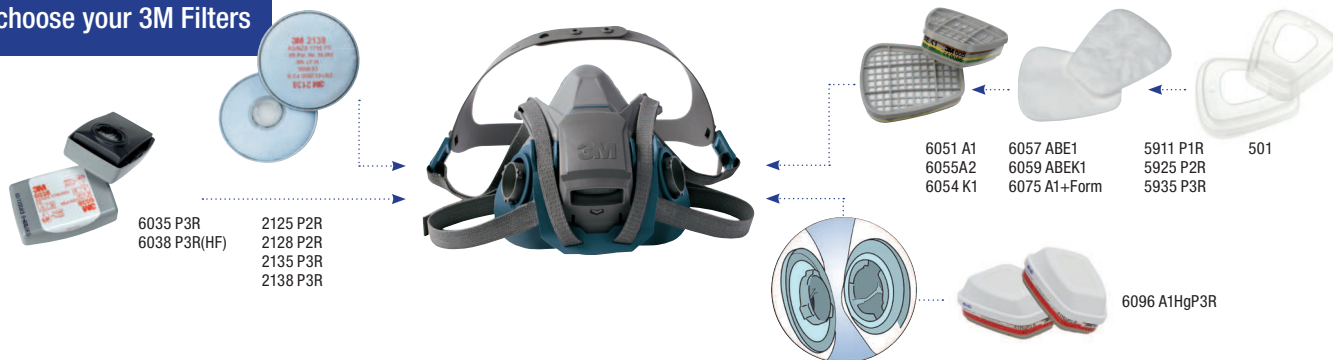

Quick Latch (QL) - Drop Down Mechanism*

- Easy on and off as you move in and out of contaminated areas
- No need to remove your safety helmet or face shield when lowering or raising your respirator

*QL version only

6500 SERIES STANDARD

Also available

Then choose your 3M Filters

Note: 3M does not accept liability of any kind, be it direct or consequential (including, but not limited to, loss of profits, business and/or goodwill) arising from reliance upon any information herein provided by 3M. The user is responsible for determining the suitability of the products for their intended use. Nothing in this statement will be deemed to exclude or restrict 3M's liability for death or personal injury arising from its negligence.